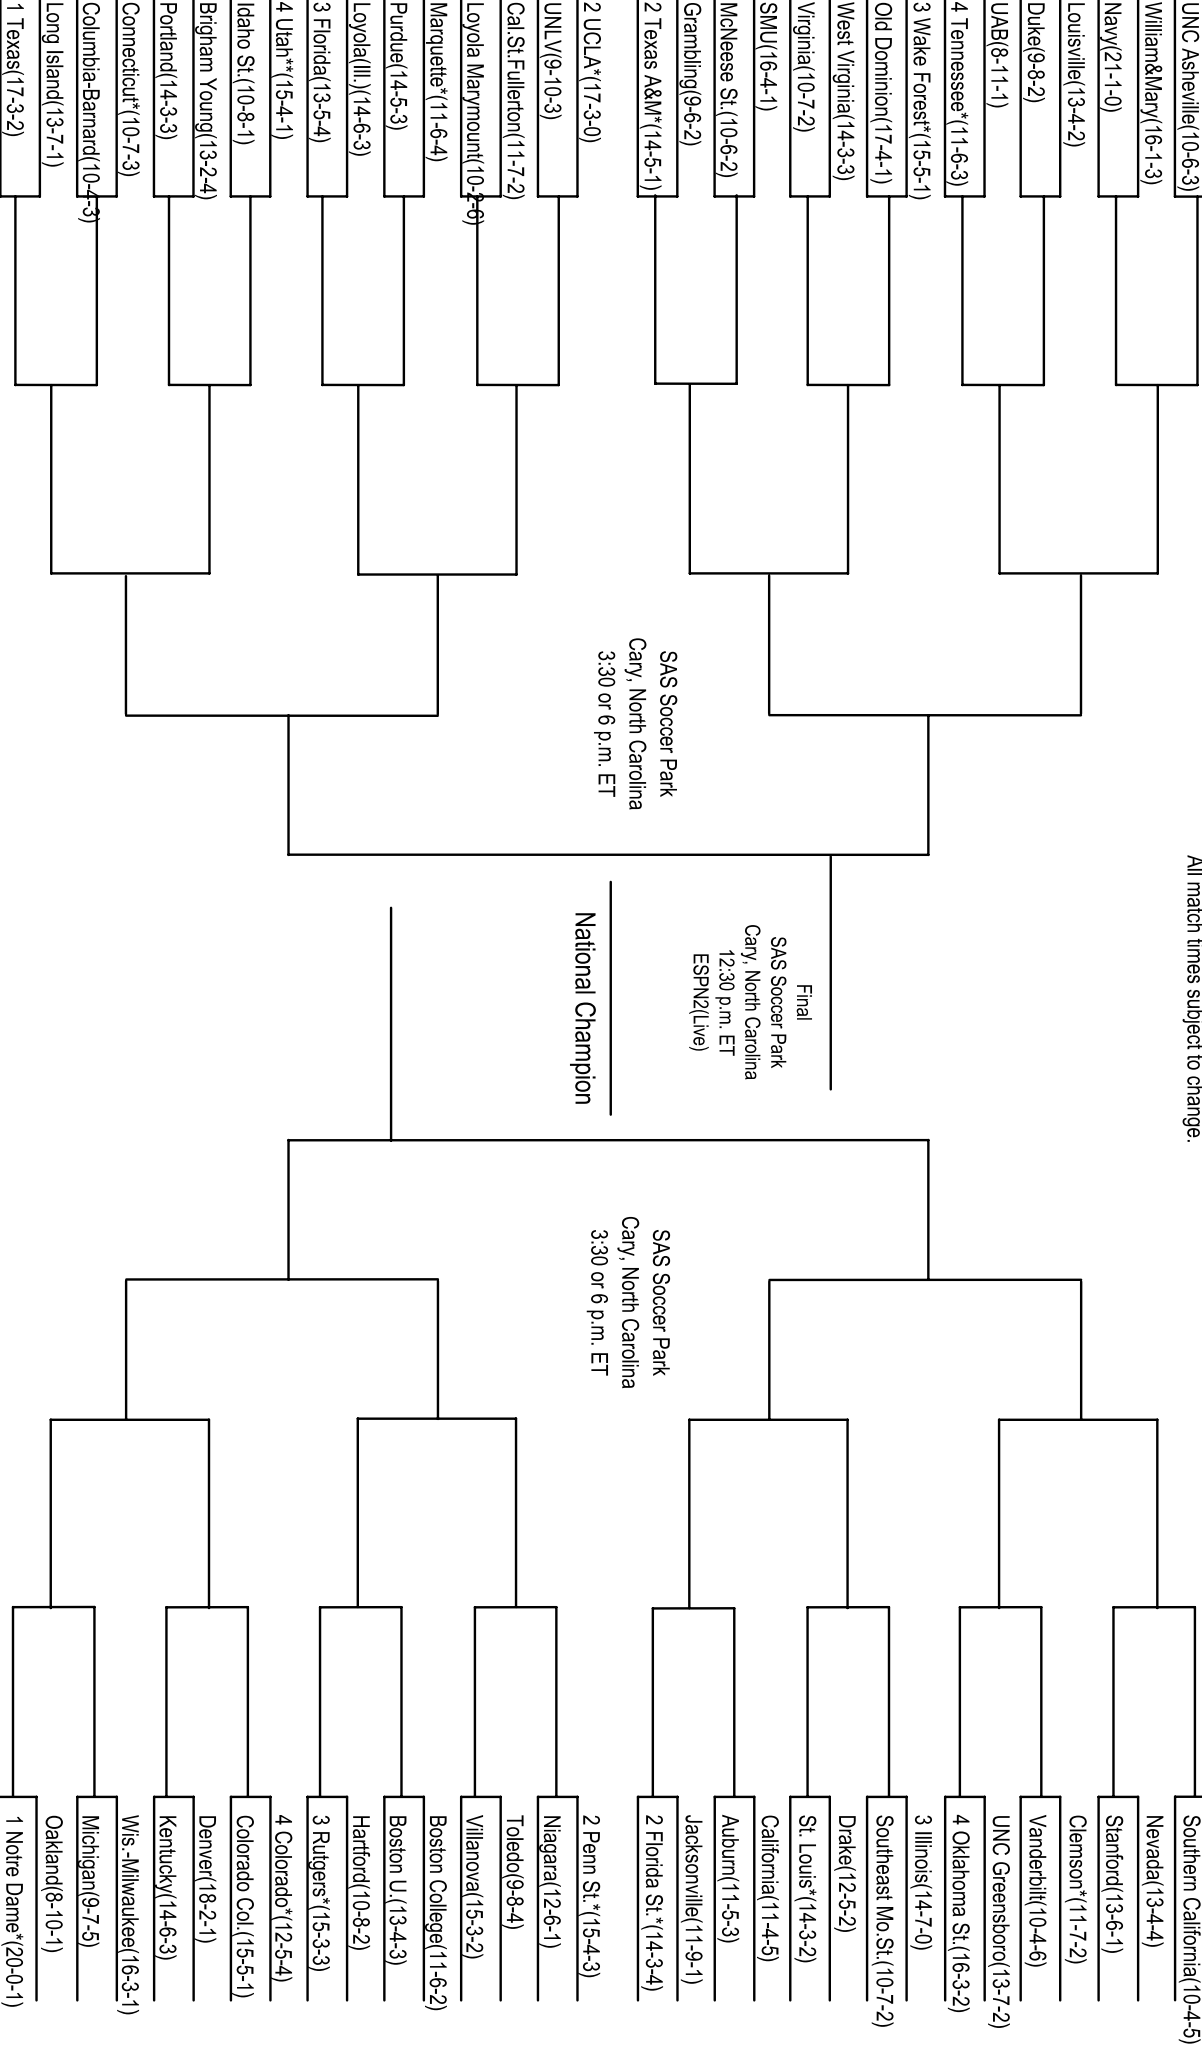

# 2006 NCAA Division I Women's Soccer Championship

**First/Second Round**  
Nov. 10 & 12

**Third Round**  
Nov. 17 or 18 or 19

**Quarterfinals**  
Nov. 24 or 25 or 26

**Semifinals**  
Dec. 1

**Final**  
Dec. 3

**Semifinals**  
Dec. 1

**Quarterfinals**  
Nov. 24 or 25 or 26

**Third Round**  
Nov. 17 or 18 or 19

**First/Second Round**  
Nov. 10 & 12

All match times subject to change.

\*Host institution.

NOTE: The first semifinal game will air live on ESPN2 and ESPN. The second semifinal game will air live on ESPN and also tape delayed on ESPN2 on Dec. 2 at noon ET.